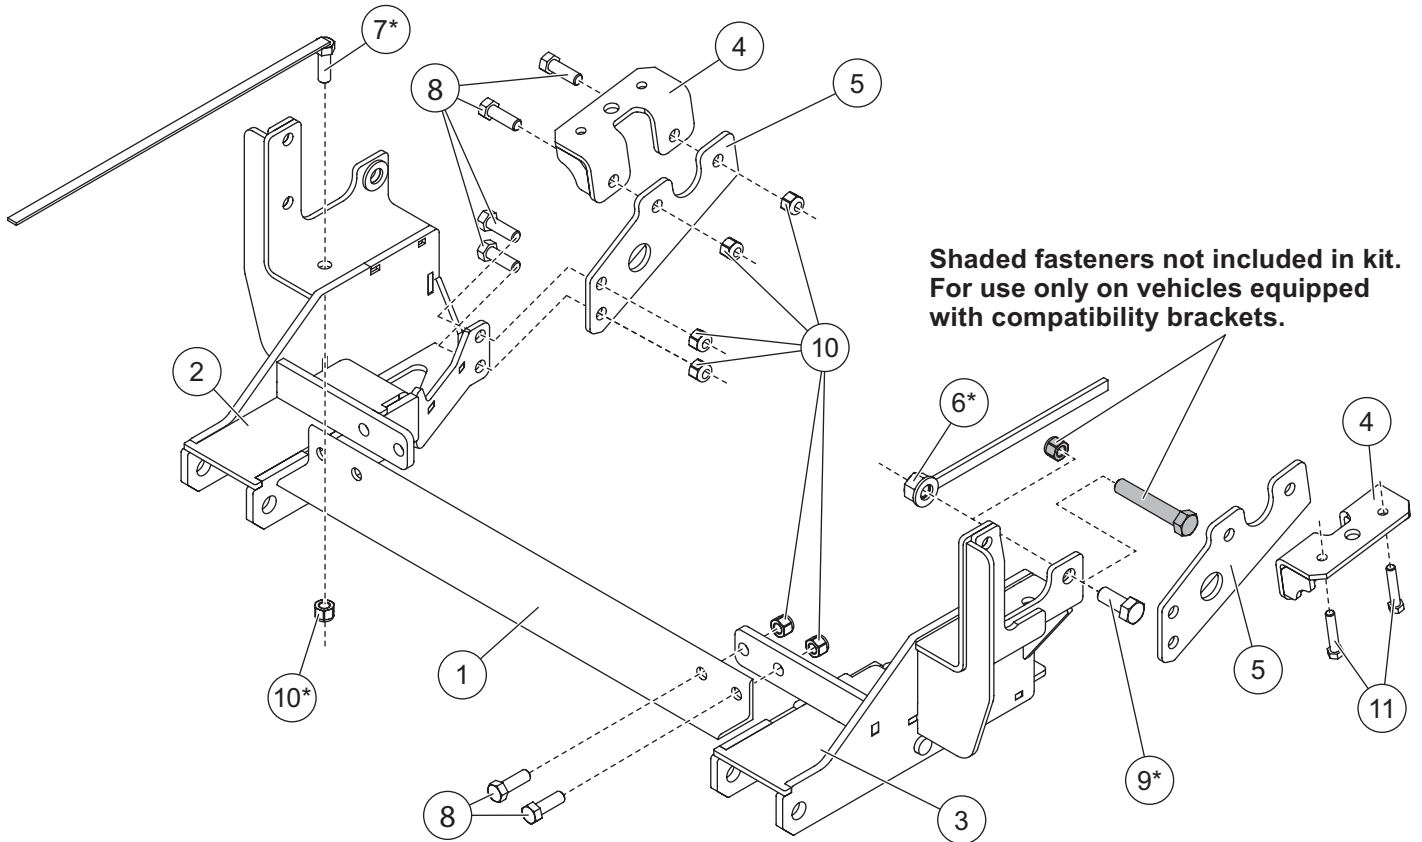

Mount Kit
Dodge Ram 2500/3500 Gasoline 2010 - ___
Dodge Ram 2500/3500 Diesel 2010 - ___

33886-1

March 15, 2018
 Lit. No. 95032, Rev. 03

PARTS LIST

*** For use only on vehicles without compatibility brackets.**

33886-1 Mount Kit							
Item	Part	Qty	Description	Item	Part	Qty	Description
1	67696	1	Cross Bar	6	B31109	2	5/8-11 Nut with Handle
2	43463	1	Mount, PS	7	22314	2	1/2-13 x 1-1/2 Hex Cap Screw G5 w/Handle
3	43464	1	Mount, DS	ns	43460	1	Bolt Bag
4	43455	2	Stabilizer Bracket				
5	43461	2	Thrust Arm				
43460 Bolt Bag							
8		12	1/2-13 x 1-1/2 Hex Cap Screw G5	11		4	M10 x 1.50 x 40 Hex Cap Screw G10.9
9		2	5/8-11 x 1-1/2 Hex Cap Screw G5				
10		14	1/2-13 Hex Locknut GB				
			ns = not shown			G = Grade M = Metric	