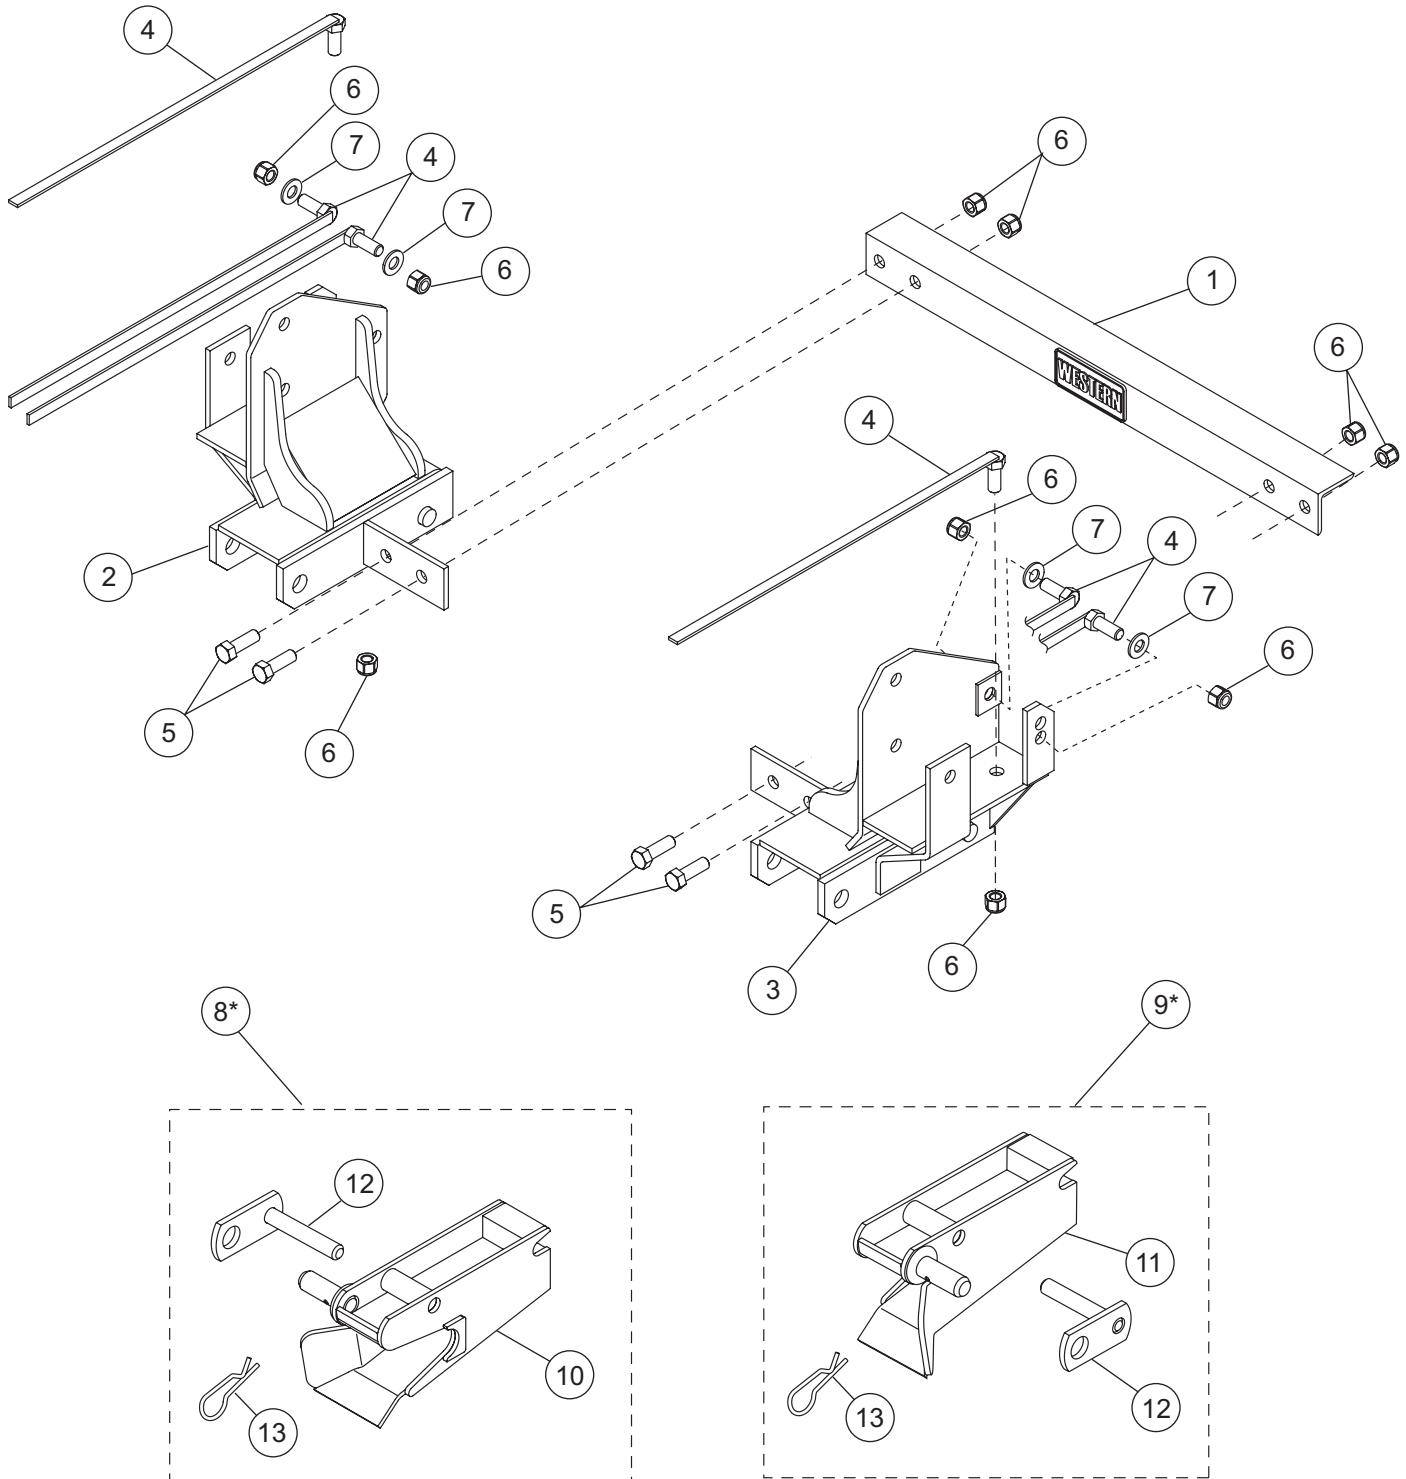

WESTERN PRODUCTS, P.O. BOX 245038, MILWAUKEE, WI 53224-9538  
**dd** A DIVISION OF DOUGLAS DYNAMICS, L.L.C.

**63883-1**  
**MOUNT KIT**  
**MODEL NO. 969**  
**Dodge Ram 2500/3500 4X4**  
**2003 - 2006 w/o Laramie Package**

\*The Receiver Kit is packaged separately. Items in this kit are are not included in the Mount Assembly Box.